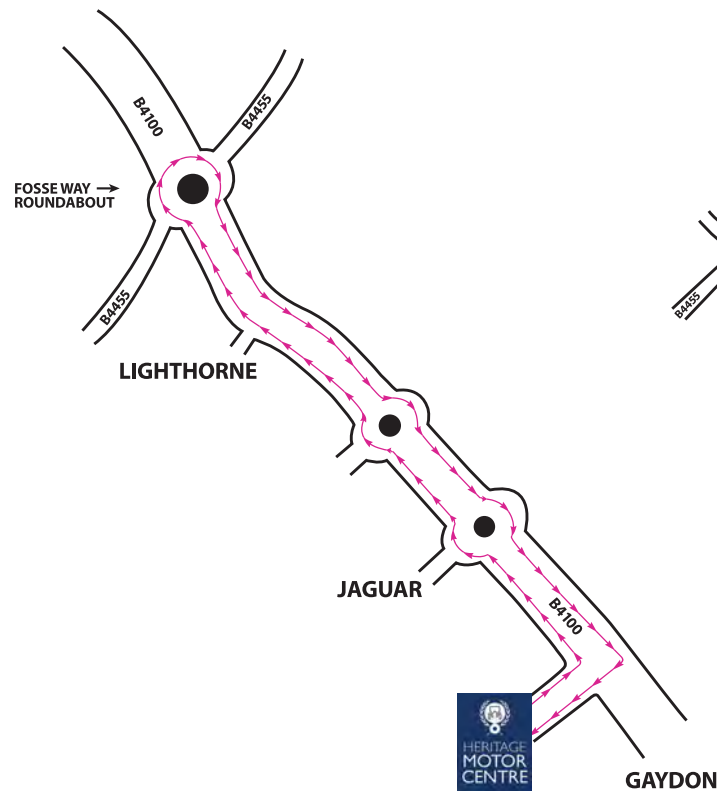

BUSES FESTIVAL

Route 1

Heritage Motor Centre internal road system.

Runs regularly from 10.45am. Bus stops are outside the front of the museum, at the back of the museum (level access to first floor; exhibits and trade stands) and outside the main pay gates/ car park.

(Wrist bands must be shown)

BUSES FESTIVAL

Route 2

Heritage Motor Centre-Fosse Roundabout and return.

Distance: 6 miles.

Duration: approx. 15-20 mins

Departs from front of museum on a 20 minute frequency as follows:
from 11.00am

then at 20, 40 and 50 minutes past each hour.

Last departure at 16.20

Route 3

Heritage Motor Centre/
Kineton 'Circle'

Distance: 13 miles.

Duration: approx. 40 mins

Departs hourly from front of museum as follows:

11.00, 11.30, 12.30, 13.30, 14.00,
14.30, 15.00, 15.30

Additional services may be run at the organisers' discretion

Route 2

Route 3

(Wrist bands must be shown)