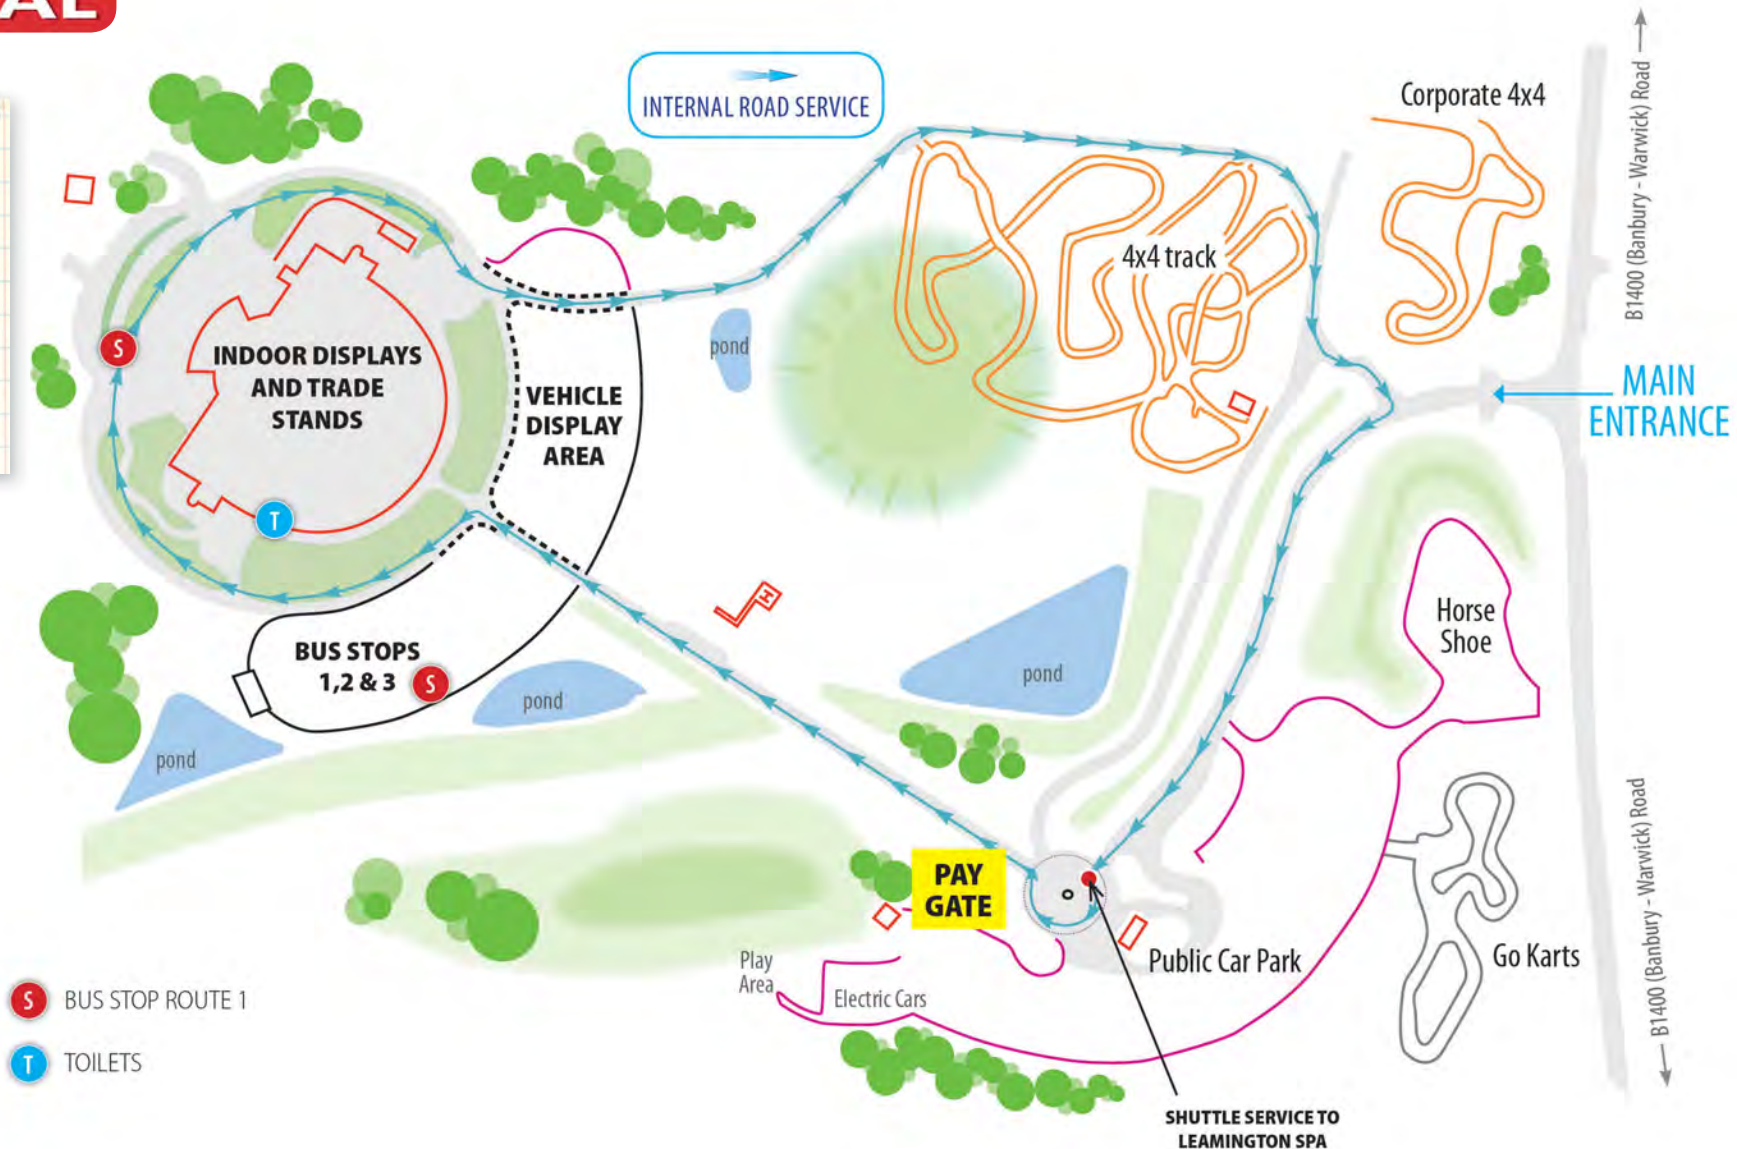

BUSES FESTIVAL

Route 1

Heritage Motor Centre internal road system.

Runs regularly from 10.45am. Bus stops are outside the front of the museum, at the back of the museum (level access to first floor; exhibits and trade stands) and outside the main pay gates/ car park.

(Wrist bands must be shown)

BUSES FESTIVAL

Route 2

Heritage Motor Centre-Fosse Roundabout and return.

Distance: 6 miles.

Duration: approx. 15-20 mins

Departs from front of museum on a 20 minute frequency as follows:
from 11.00am

then at 20, 40 and 50 minutes past each hour.

Last departure at 16.20

Route 3

Heritage Motor Centre/
Kineton 'Circle'

Distance: 13 miles.

Duration: approx. 40 mins

Departs hourly from front of museum as follows:

11.00, 11.30, 12.30, 13.30, 14.00,
14.30, 15.00, 15.30

Additional services may be run at the organisers' discretion

Route 2

Route 3

(Wrist bands must be shown)